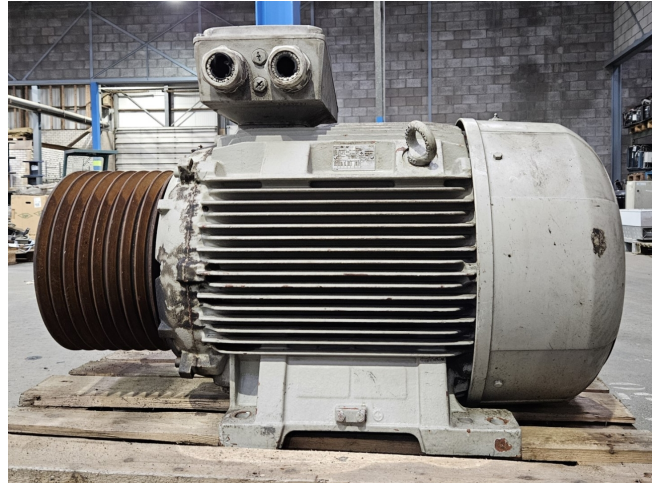

Rotor 6RN280M04E12

Specifications

Марка	Rotor
тип	6RN280M04E12
kW	90
RPM	1485
Size & Weight	1050x530x700 mm (LxWxH) & 574 kg
50 Hz / 60 Hz	50/60 Hz
Stock	1

Description

Used Rotor 6RN280M04E12

Used Rotor 6RN280M04E12 electric motor with the following specifications: 50/60 Hz - 90/104 kW - 1485/1785 RPM.